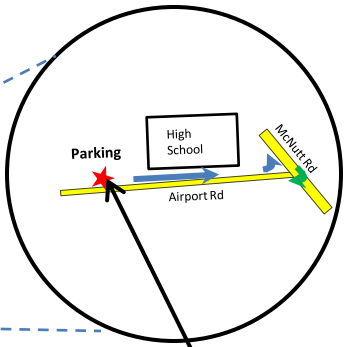

Chile Pepper Challenge 2010

El Paso Bicycle Club

Sunday September 26

8:30 AM

**10 Mile
Route Map**

10 Mi.
Turnaround

Start/Finish